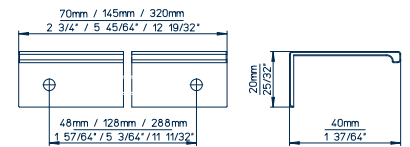

Art. Nr. / item no.	LA / cc	PB1	PB12	ZN1	ZN5	ZN21	ZN75*	ZN79*	ZN87
2446-70	48	✓	✓	✓	✓	✓	✓	✓	✓
2446-145	128	✓	✓	✓		✓	✓	✓	
2446-320	288		✓				✓