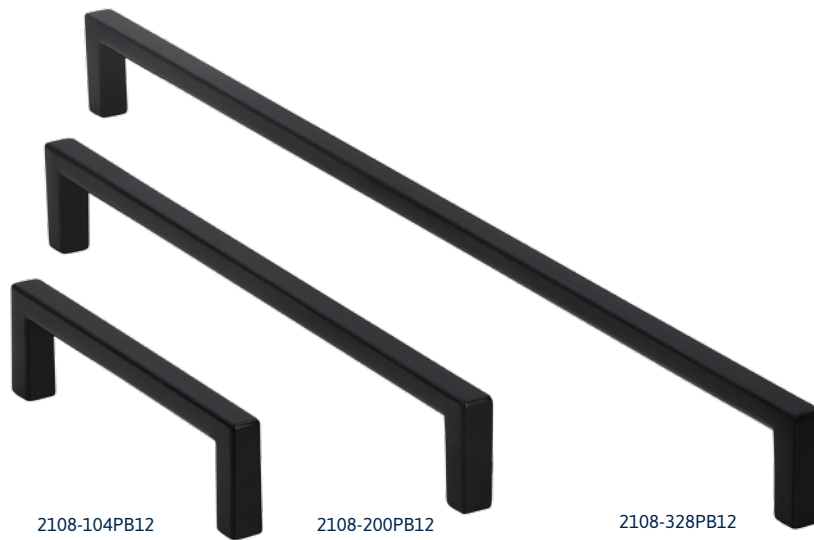

Weitere Farben  
| additional colors:

Art. Nr. | item no.  
**2377/ZN1**

Art. Nr. | item no.  
**2377/ZN21**

**2108** Druckguss | die cast

Art. Nr. / item no.	LA / cc	PB1	PB12	PB21	PB32C	ZN1	ZN5	ZN21	ZN74	ZN75*	ZN78*	ZN79*	ZN83*
<b>2108-104</b>	<b>96</b>	✓	✓	✓		✓	✓	✓		✓		✓	
<b>2108-136</b>	<b>128</b>	✓	✓	✓	✓	✓	✓	✓		✓	✓	✓	✓
<b>2108-168</b>	<b>160</b>	✓	✓	✓	✓	✓	✓	✓	✓	✓	✓	✓	✓
<b>2108-200</b>	<b>192</b>	✓	✓	✓	✓	✓	✓	✓		✓		✓	✓
<b>2108-232</b>	<b>224</b>		✓	✓	✓	✓		✓	✓				✓
<b>2108-328</b>	<b>320</b>		✓	✓		✓		✓			✓		