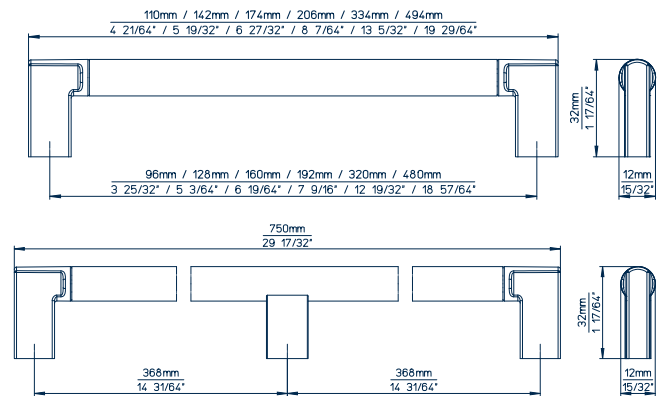

PB12PB12 ZN27ZN27 ZN79ZN79\* ZN83ZN83\*

Art. Nr. / item no.	LA / cc	PB12PB12	ZN27ZN27	ZN79ZN79*	ZN83ZN83*
2457-110	96	✓	✓		
2457-142	128	✓	✓	✓	
2457-174	160	✓	✓	✓	✓
2457-206	192	✓	✓	✓	✓
2457-334	320	✓	✓	✓	✓
2457-494	480	✓	✓		
2457-750	2x368	✓	✓		