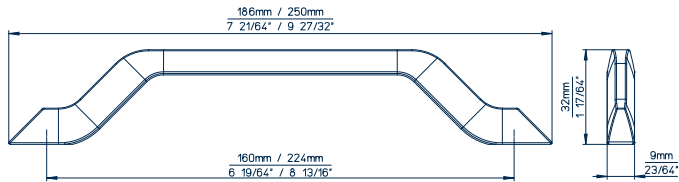

2471-250PB12